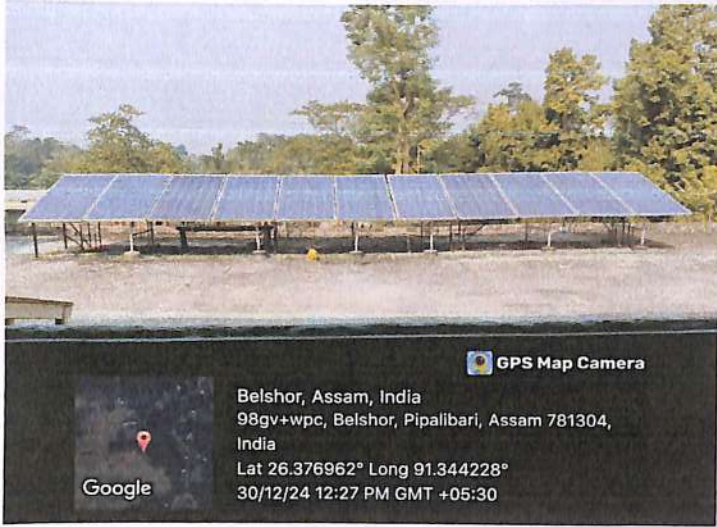

Abir Kumar
Principal
Swahid Smriti Mahavidyalaya
Belsor : Nalbari (Assam)